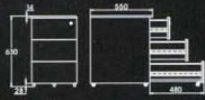

"EASY" Series ~ Steel Pedestals

2 Drawers Mobile Pedestal
(File / File)

Model: EY-0405MP2
Size: W400×D550×H630

3 Drawers Mobile Pedestal
(Box / Box / Box)

Model: EY-0405AMP3
Size: W400×D550×H630

3 Drawers Mobile Pedestal
(Box / Box / File)

Model: EY-0405BMP3
Size: W400×D550×H630

2 Drawers Supporting Pedestal
(File / File)

Model: EY-0406FP2
Size: W400×D600×H720

Model: EY-0407FP2
Size: W400×D700×H720

3 Drawers Supporting Pedestal
(Box / Box / Box)

Model: EY-0406AFP3
Size: W400×D600×H720

Model: EY-0407AFP3
Size: W400×D700×H720

3 Drawers Supporting Pedestal
(Box / Box / File)

Model: EY-0406BFP3
Size: W400×D600×H720

Model: EY-0407BFP3
Size: W400×D700×H720