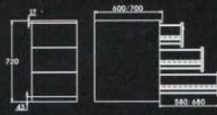

"EASY" Series ~ Steel Pedestals

2 Drawers Mobile Pedestal
(File / File)

Model: EY-0405MP2
Size: W400×D550×H630

3 Drawers Mobile Pedestal
(Box / Box / Box)

Model: EY-0405AMP3
Size: W400×D550×H630

3 Drawers Mobile Pedestal
(Box / Box / File)

Model: EY-0405BMP3
Size: W400×D550×H630

2 Drawers Supporting Pedestal
(File / File)

Model: EY-0406FP2
Size: W400×D600×H720

Model: EY-0407FP2
Size: W400×D700×H720

3 Drawers Supporting Pedestal
(Box / Box / Box)

Model: EY-0406AFP3
Size: W400×D600×H720

Model: EY-0407AFP3
Size: W400×D700×H720

3 Drawers Supporting Pedestal
(Box / Box / File)

Model: EY-0406BFP3
Size: W400×D600×H720

Model: EY-0407BFP3
Size: W400×D700×H720