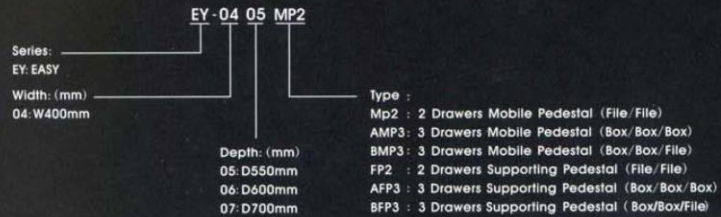

Model: EY-0405BMP3
Size: W400×D550×H630

2 Drawers Supporting Pedestal
(File / File)

Model: EY-0406FP2
Size: W400×D600×H720

Model: EY-0407FP2
Size: W400×D700×H720

3 Drawers Supporting Pedestal
(Box / Box / Box)

Model: EY-0406AFP3
Size: W400×D600×H720

Model: EY-0407AFP3
Size: W400×D700×H720

3 Drawers Supporting Pedestal
(Box / Box / File)

Model: EY-0406BFP3
Size: W400×D600×H720

Model: EY-0407BFP3
Size: W400×D700×H720

User Guider:

Color Option:

SW-004

SW-043

SW-071

SW-100

*Remarks: In case of discrepancy between this color and the metal prototype, the latter will prevail.

EASY Series