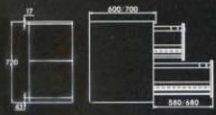

"EASY" Series ~ Steel Pedestals

2 Drawers Mobile Pedestal
(File / File)

Model: EY-0405MP2
Size: W400×D550×H630

3 Drawers Mobile Pedestal
(Box / Box / Box)

Model: EY-0405AMP3
Size: W400×D550×H630

3 Drawers Mobile Pedestal
(Box / Box / File)

Model: EY-0405BMP3
Size: W400×D550×H630

2 Drawers Supporting Pedestal
(File / File)

Model: EY-0406FP2
Size: W400×D600×H720

Model: EY-0407FP2
Size: W400×D700×H720

3 Drawers Supporting Pedestal
(Box / Box / Box)

Model: EY-0406AFP3
Size: W400×D600×H720

Model: EY-0407AFP3
Size: W400×D700×H720

3 Drawers Supporting Pedestal
(Box / Box / File)

Model: EY-0406BFP3
Size: W400×D600×H720

Model: EY-0407BFP3
Size: W400×D700×H720