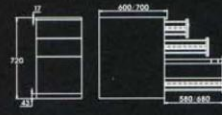

"EASY" Series ~ Steel Pedestals

2 Drawers Mobile Pedestal
(File / File)

Model: EY-0405MP2
Size: W400×D550×H630

3 Drawers Mobile Pedestal
(Box / Box / Box)

Model: EY-0405AMP3
Size: W400×D550×H630

3 Drawers Mobile Pedestal
(Box / Box / File)

Model: EY-0405BMP3
Size: W400×D550×H630

2 Drawers Supporting Pedestal
(File / File)

Model: EY-0406FP2
Size: W400×D600×H720

Model: EY-0407FP2
Size: W400×D700×H720

3 Drawers Supporting Pedestal
(Box / Box / Box)

Model: EY-0406AFP3
Size: W400×D600×H720

Model: EY-0407AFP3
Size: W400×D700×H720

3 Drawers Supporting Pedestal
(Box / Box / File)

Model: EY-0406BFP3
Size: W400×D600×H720

Model: EY-0407BFP3
Size: W400×D700×H720