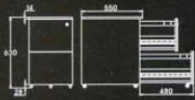

"EASY" Series ~ Steel Pedestals

2 Drawers Mobile Pedestal
(File / File)

Model: EY-0405MP2
Size: W400×D550×H630

3 Drawers Mobile Pedestal
(Box / Box / Box)

Model: EY-0405AMP3
Size: W400×D550×H630

3 Drawers Mobile Pedestal
(Box / Box / File)

Model: EY-0405BMP3
Size: W400×D550×H630

2 Drawers Supporting Pedestal
(File / File)

Model: EY-0406FP2
Size: W400×D600×H720

Model: EY-0407FP2
Size: W400×D700×H720

3 Drawers Supporting Pedestal
(Box / Box / Box)

Model: EY-0406AFP3
Size: W400×D600×H720

Model: EY-0407AFP3
Size: W400×D700×H720

3 Drawers Supporting Pedestal
(Box / Box / File)

Model: EY-0406BFP3
Size: W400×D600×H720

Model: EY-0407BFP3
Size: W400×D700×H720